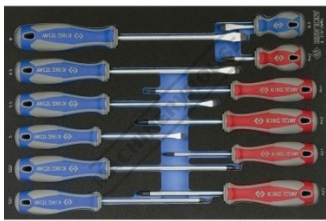

ORDER CODE: Y402

MODEL: KT919-276MRV

Quantity Piece In Set (No.): 267

Description

KING TONY 267pc TOOL SET (METRIC & IMPERIAL) IN 5 DRAW TOOL BOX (NEW STYLE)

Includes

- 267 piece tool chest set
- Contains:
- 5 drawer extra deep tool box (724 x 470 x 446mm)
- EVA foam
- 1/4" dr sockets - standard & deep - 4-13mm
- 3/8" dr sockets - standard & deep - 8-22mm
- 3/8" dr sockets - spark plug - 14, 16, 21mm
- 3/8" dr bit sockets - Hex - 3-12
- 3/8" dr bit sockets - Torx - T10-T50
- 1/2" dr sockets - standard - 10-32mm
- Ring & open end wrenches - 6-27mm, Stubby 10-19mm
- Adjustable wrenches - 6" & 8"
- Pliers - combination, diagonal cutting, long nose, groove joint, internal ring, external ring, locking
- Screwdrivers - Phillips, slotted, Square
- Bits - Pozi, hex, Torx, Torx tamper resistant, Adapter, magnetic holder
- Hex Keys - 1.5-10mm, 3/32-3/8", T10H-T40H
- Ball pein hammer, chisel, punch, feeler gauge

Product Brochure For Y402

Specific Features

Side View

Spanner Set

Socket Set

Spanner & Socket Set

Screwdriver Set

Plier Hammer & Punch Set

Wrenc Hex Keys & Spanner Set