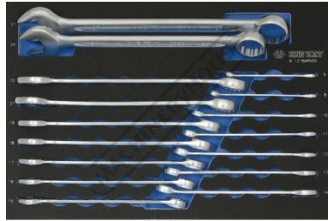

ORDER CODE: Y402

MODEL: KT919-276MRV

Quantity Piece In Set (No.): 267

Description

KING TONY 267pc TOOL SET (METRIC & IMPERIAL) IN 5 DRAW TOOL BOX (NEW STYLE)

Includes

- 267 piece tool chest set
- Contains:
- 5 drawer extra deep tool box (724 x 470 x 446mm)
- EVA foam
- 1/4" dr sockets - standard & deep - 4-13mm
- 3/8" dr sockets - standard & deep - 8-22mm
- 3/8" dr sockets - spark plug - 14, 16, 21mm
- 3/8" dr bit sockets - Hex - 3-12
- 3/8" dr bit sockets - Torx - T10-T50
- 1/2" dr sockets - standard - 10-32mm
- Ring & open end wrenches - 6-27mm, Stubby 10-19mm
- Adjustable wrenches - 6" & 8"
- Pliers - combination, diagonal cutting, long nose, groove joint, internal ring, external ring, locking
- Screwdrivers - Phillips, slotted, Square
- Bits - Pozi, hex, Torx, Torx tamper resistant, Adapter, magnetic holder
- Hex Keys - 1.5-10mm, 3/32-3/8", T10H-T40H
- Ball pein hammer, chisel, punch, feeler gauge

Product Brochure For Y402

Specific Features

Side View

Spanner Set

Socket Set

Spanner & Socket Set

Screwdriver Set

Plier Hammer & Punch Set

Wrenc Hex Keys & Spanner Set