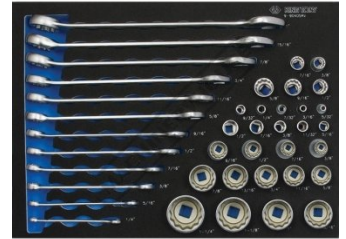

ORDER CODE: Y402

MODEL: KT919-276MRV

Quantity Piece In Set (No.): 267

Description

KING TONY 267pc TOOL SET (METRIC & IMPERIAL) IN 5 DRAW TOOL BOX (NEW STYLE)

Includes

- 267 piece tool chest set
- Contains:
- 5 drawer extra deep tool box (724 x 470 x 446mm)
- EVA foam
- 1/4" dr sockets - standard & deep - 4-13mm
- 3/8" dr sockets - standard & deep - 8-22mm
- 3/8" dr sockets - spark plug - 14, 16, 21mm
- 3/8" dr bit sockets - Hex - 3-12
- 3/8" dr bit sockets - Torx - T10-T50
- 1/2" dr sockets - standard - 10-32mm
- Ring & open end wrenches - 6-27mm, Stubby 10-19mm
- Adjustable wrenches - 6" & 8"
- Pliers - combination, diagonal cutting, long nose, groove joint, internal ring, external ring, locking
- Screwdrivers - Phillips, slotted, Square
- Bits - Pozi, hex, Torx, Torx tamper resistant, Adapter, magnetic holder
- Hex Keys - 1.5-10mm, 3/32-3/8", T10H-T40H
- Ball pein hammer, chisel, punch, feeler gauge

Product Brochure For Y402

Specific Features

Side View

Spanner Set

Socket Set

Spanner & Socket Set

Screwdriver Set

Plier Hammer & Punch Set

Wrenc Hex Keys & Spanner Set