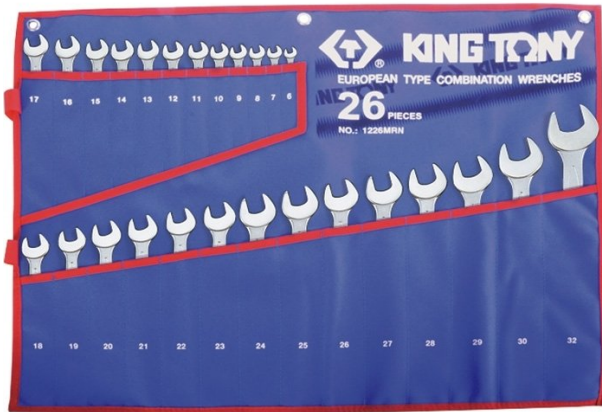

## Combination Metric Wrench Set - 26 Piece - KT1226MRN

6 - 32mm

**On Sale**

Ex GST

Inc GST

~~\$514.00~~

~~\$591.10~~

**\$477.39**

**\$549.00**

ORDER CODE:	Y406
Quantity in Set (No.):	26
Type Set:	Metric
Wrench Sizes (mm):	6, 7, 8, 9, 10, 11, 12, & 13, 14, 15, 16, 17, 18, & 19, 20, 21, 22, 23, 24, 25, & 26, 27, 28, 29, 30, 32
Wrench Sizes (Inch):	~
Wrench Type:	Combination
Wrench Style:	Standard
Wrench Reversible :	~
Wrench Material Type :	Chrome Vanadium Steel

### Description

KING TONY 26PC R/OE WRENCH SET TET POUCH 6-32MM

### Includes

- 26 Piece Set - Combination (ring and open end) wrench set in pouch
- Sizes: 6, 7, 8, 9, 10, 11, 12, 13, 14, 15, 16, 17, 18, 19, 20, 21, 22, 23, 24, 25, 26, 27, 28, 29, 30, 32mm